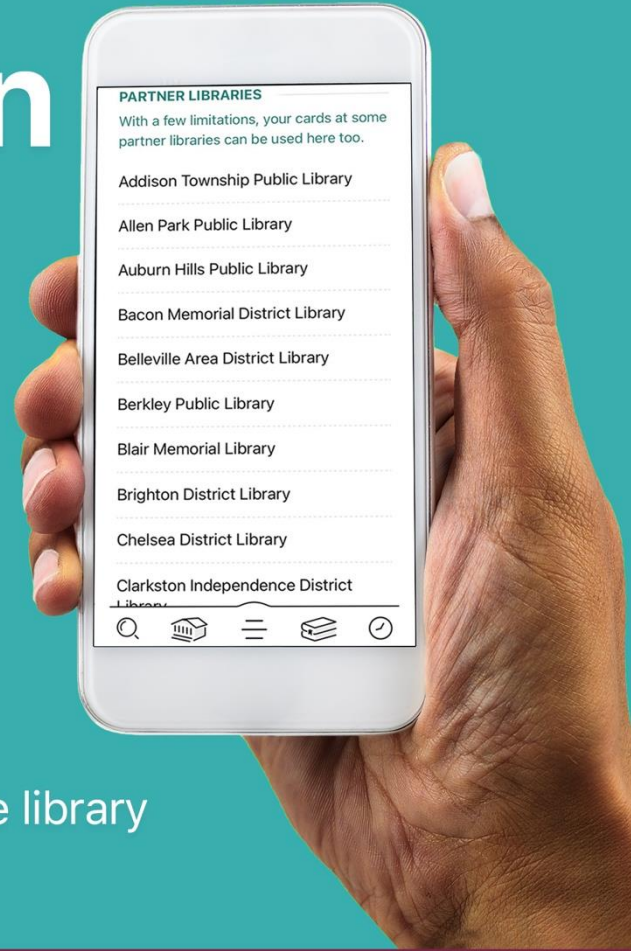

You now have access to even more books!

To add your card for a partner library:

1. Go to MENU > Add Library
2. Search for the partner library and open it.
3. Tap **Sign In With My Card**.
4. Under "Partner Libraries," choose your home library from the list and sign in.

Get more access with your **Lakeland Digital Library** card!

Borrow titles from any of these collections:

- Download Destination
- Great Lakes Digital Libraries
- Metro Net Library Consortium
- Mideastern Michigan Library Consortium
- Midwest Collaborative for Library Services
- Suburban Library Cooperative
- Traverse Area District Library
- White Pine Library Cooperative (Fuel Your Mind)
- Up North Michigan Consortium
- Woodlands Downloadable Library